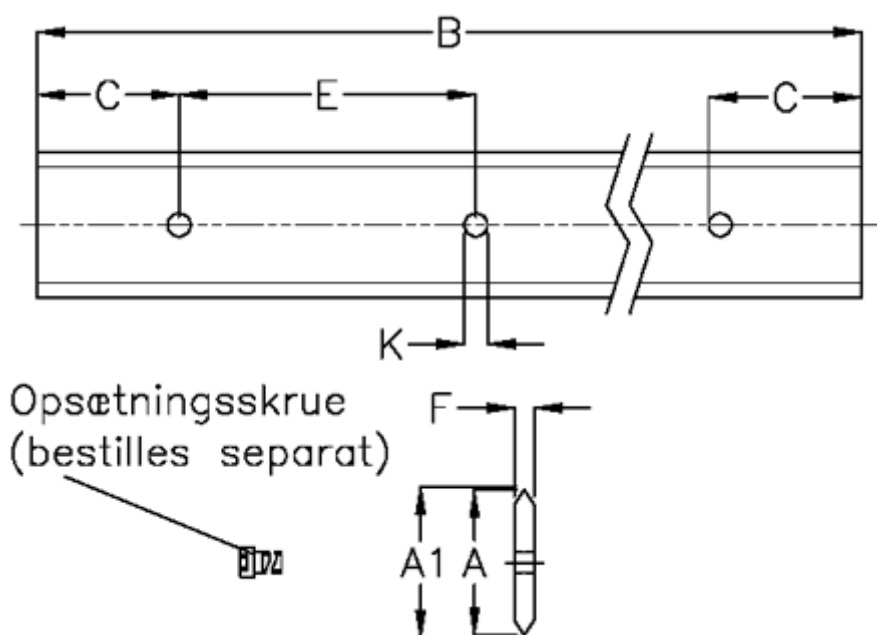

Data Sheet

Article number: 059125356

Description: Hepco SL2 spacer slide
SS M 44-356

Measures

A = 44
A1 = 44.81
B = 356
C = 43.0
E = 90
F = 6.1
For bearing = 34
For screw = M6x20

K = 7.0
Weight kg/1000 = 1900